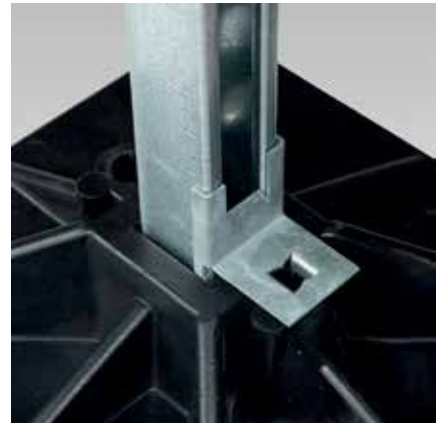

#### Field of application

- Adapter for mounting base for flat roof installation

#### Advantages

- The MPC- and MPR-Support channels are inserted into the plastic feet using an adapter
- Secure anchoring of the support channel in the mounting base

Mounting base adapter 38/40

Mounting base adapter 41/41