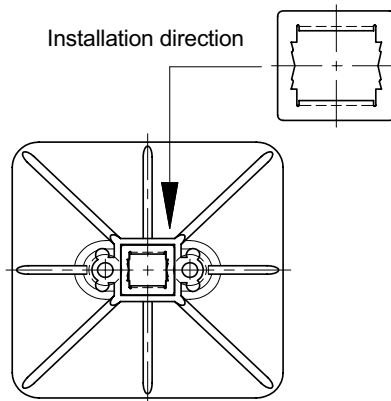

#### Field of application

- Adapter for mounting base for flat roof installation

#### Advantages

- The MPC- and MPR-Support channels are inserted into the plastic feet using an adapter
- Secure anchoring of the support channel in the mounting base

Mounting base adapter 38/40

Mounting base adapter 41/41